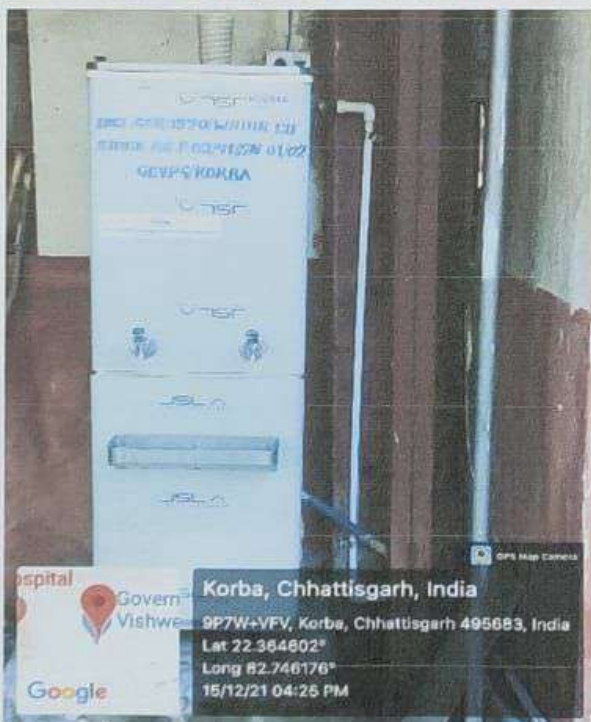

Maintenance of water bodies and distribution system in the campus

Savang
PRINCIPAL,
GOVT. ENGINEER VISHWESARRAIYA
P. G. COLLEGE, KORBA (C. G.)