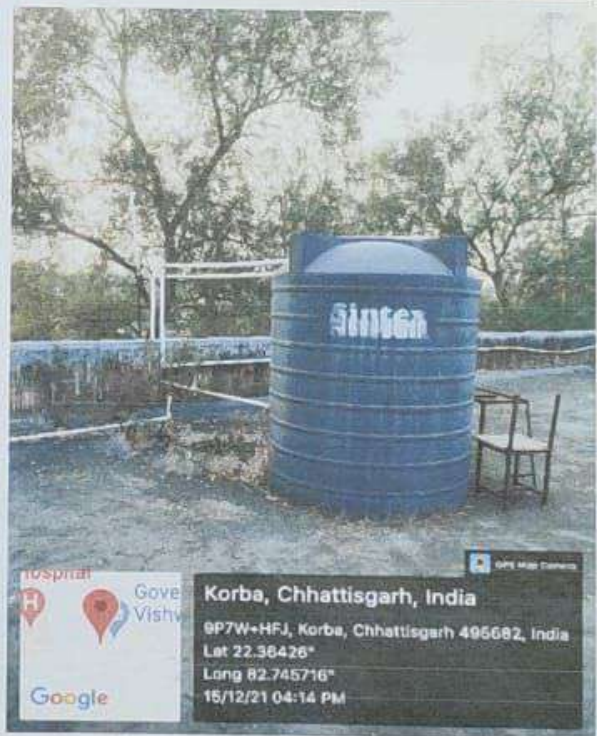

Savang
PRINCIPAL,
GOVT. ENGINEER VISHWESARRAIYA
P. G. COLLEGE, KORBA (C. G.)

Water tank in the college campus

Batara
PRINCIPAL,
GOVT. ENGINEER VISHWESARRAIYA
P. G. COLLEGE, KORBA (C. G.)